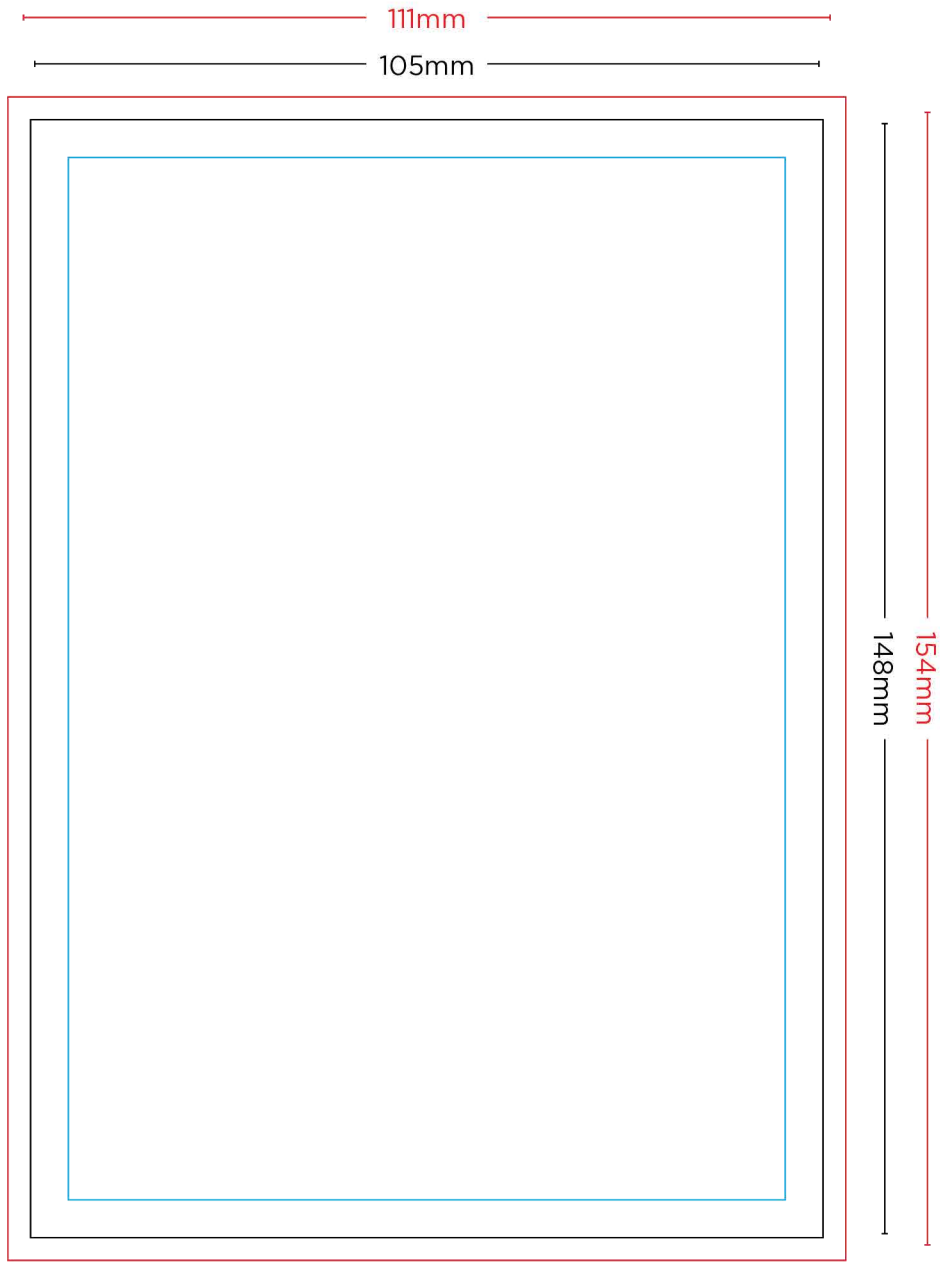

# A6 Flyer Specs

Dimensions: 148mm x 105mm

- Bleed line
- Trim line
- Margin line \*Artwork/text must be a minimum of 5mm within the trim

\*Artwork must be supplied as a CMYK high resolution PDF with crop marks and 3mm bleed on all sides.